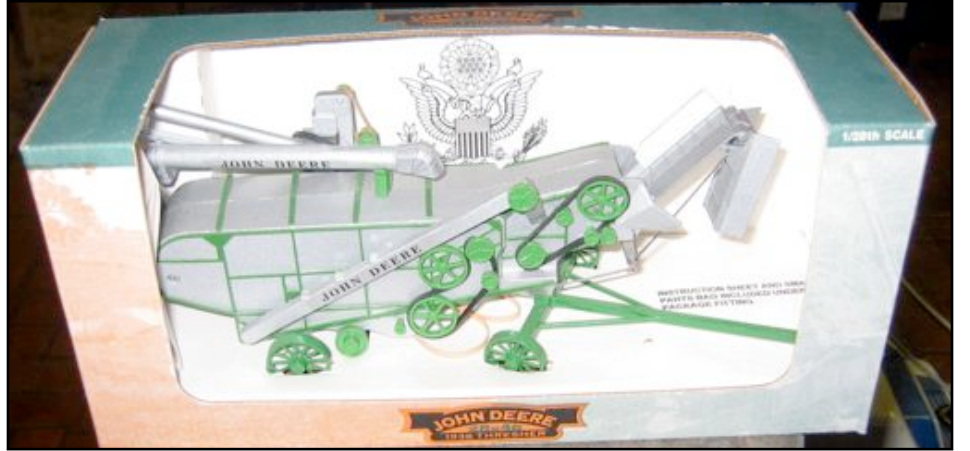

ESTATE

AUCTION

SELLER:
**Clarence Schamber
Trust and the
Lois Schamber Trust**

**Saturday
September 10th
10:00 A.M.**

Antiques & Collectibles, Shop Tools & Much More!

Auction Location: The Armory, Phillipsburg, Ks. - 520 S. 7th St

Lunch Stand Provided